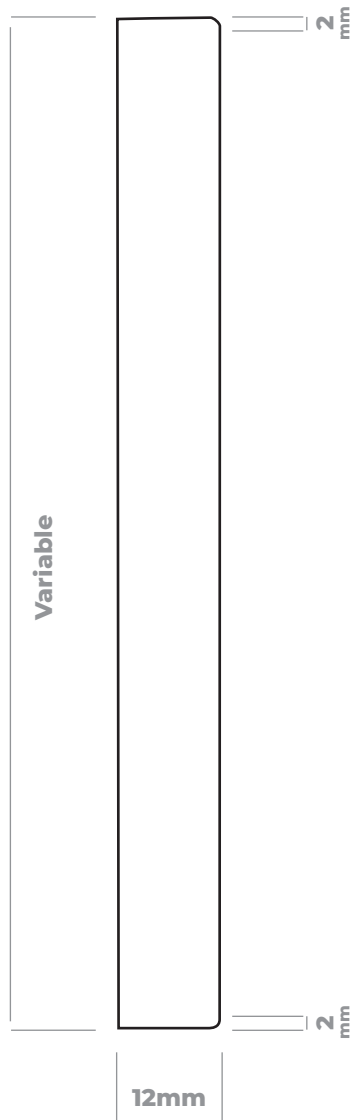

Round Edge Doorstop

WIDTH (mm)	THICKNESS (mm)	LENGTH (mm)	
32	12	5400	Special
44	12	5400	Special
94	12	5400	Special
97	12	5400	Special
100	12	5400	Special

Drawing not to scale.

Available in varying widths, thickness and lengths on request.